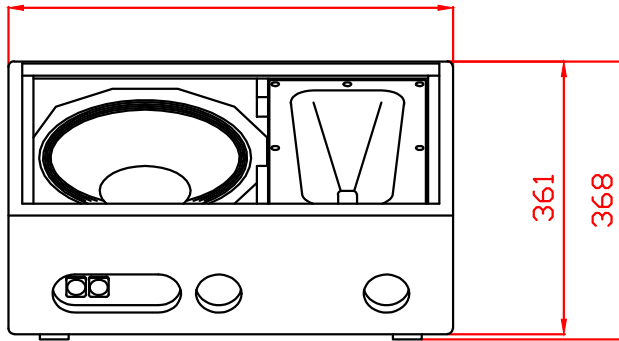

TOP

588

FRONT

361

368

RIGHT

REAR

LEFT
445

376

DRAWING:	M-12	VERSION:	2
SCALE:	1:10	TOLERANCES: ALL LINEAR DIMS +/- 0.2mm ALL ANGULAR DIMS +/- 0.5	
ALL MEASUREMENTS IN MILLIMETERS			