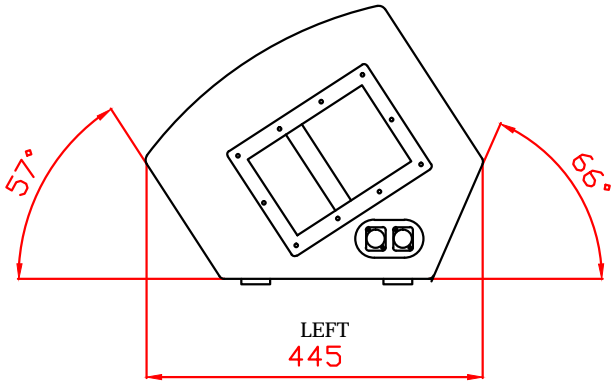

TOP

588

FRONT

361

368

RIGHT

REAR

LEFT
445

376

DRAWING:	M-12	VERSION:	2
SCALE:	1:10	TOLERANCES: ALL LINEAR DIMS +/- 0.2mm ALL ANGULAR DIMS +/- 0.5	
ALL MEASUREMENTS IN MILLIMETERS			