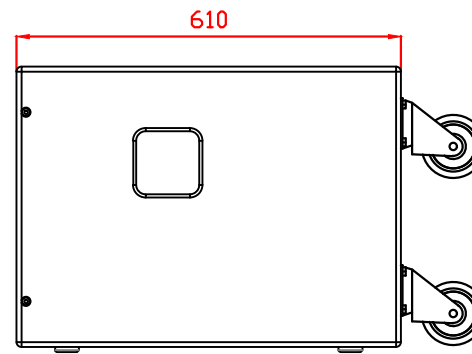

TOP

ISOMETRIC

FRONT

RIGHT

LEFT

REAR

BOTTOM

DRAWING:	ESP-15S	VERSION:	1
SCALE:	1:12	TOLERANCES: ALL LINEAR DIMS +/- 0.2mm ALL ANGULAR DIMS +/- 0.5	
ALL MEASUREMENTS IN MILLIMETERS			

THIRD ANGLE PROJECTION