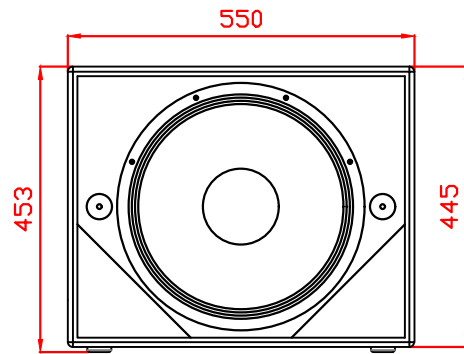

TOP

ISOMETRIC

FRONT

RIGHT

LEFT

REAR

BOTTOM

DRAWING:	ESP-15S	VERSION:	1
SCALE:	1:12	TOLERANCES: ALL LINEAR DIMS +/- 0.2mm ALL ANGULAR DIMS +/- 0.5	
ALL MEASUREMENTS IN MILLIMETERS			

THIRD ANGLE PROJECTION